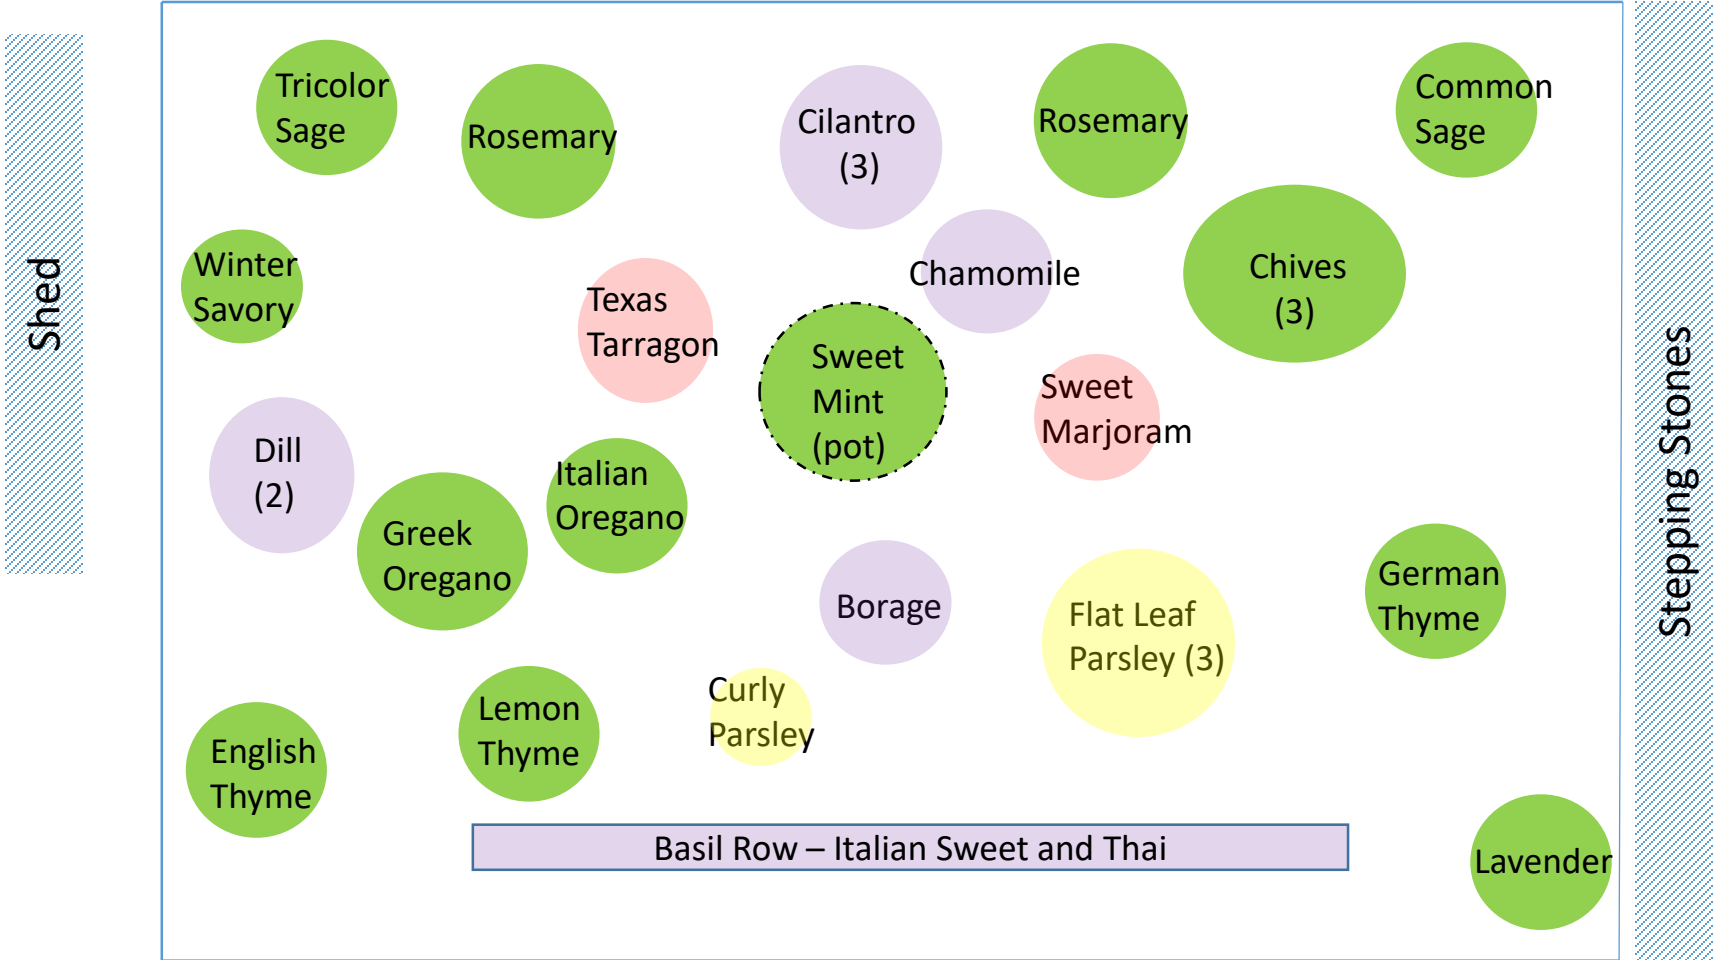

Briar Patch Herb Garden (approximate) - May 2021

Annual

Biennial

Perennial

Half-hardy/Tender Perennial